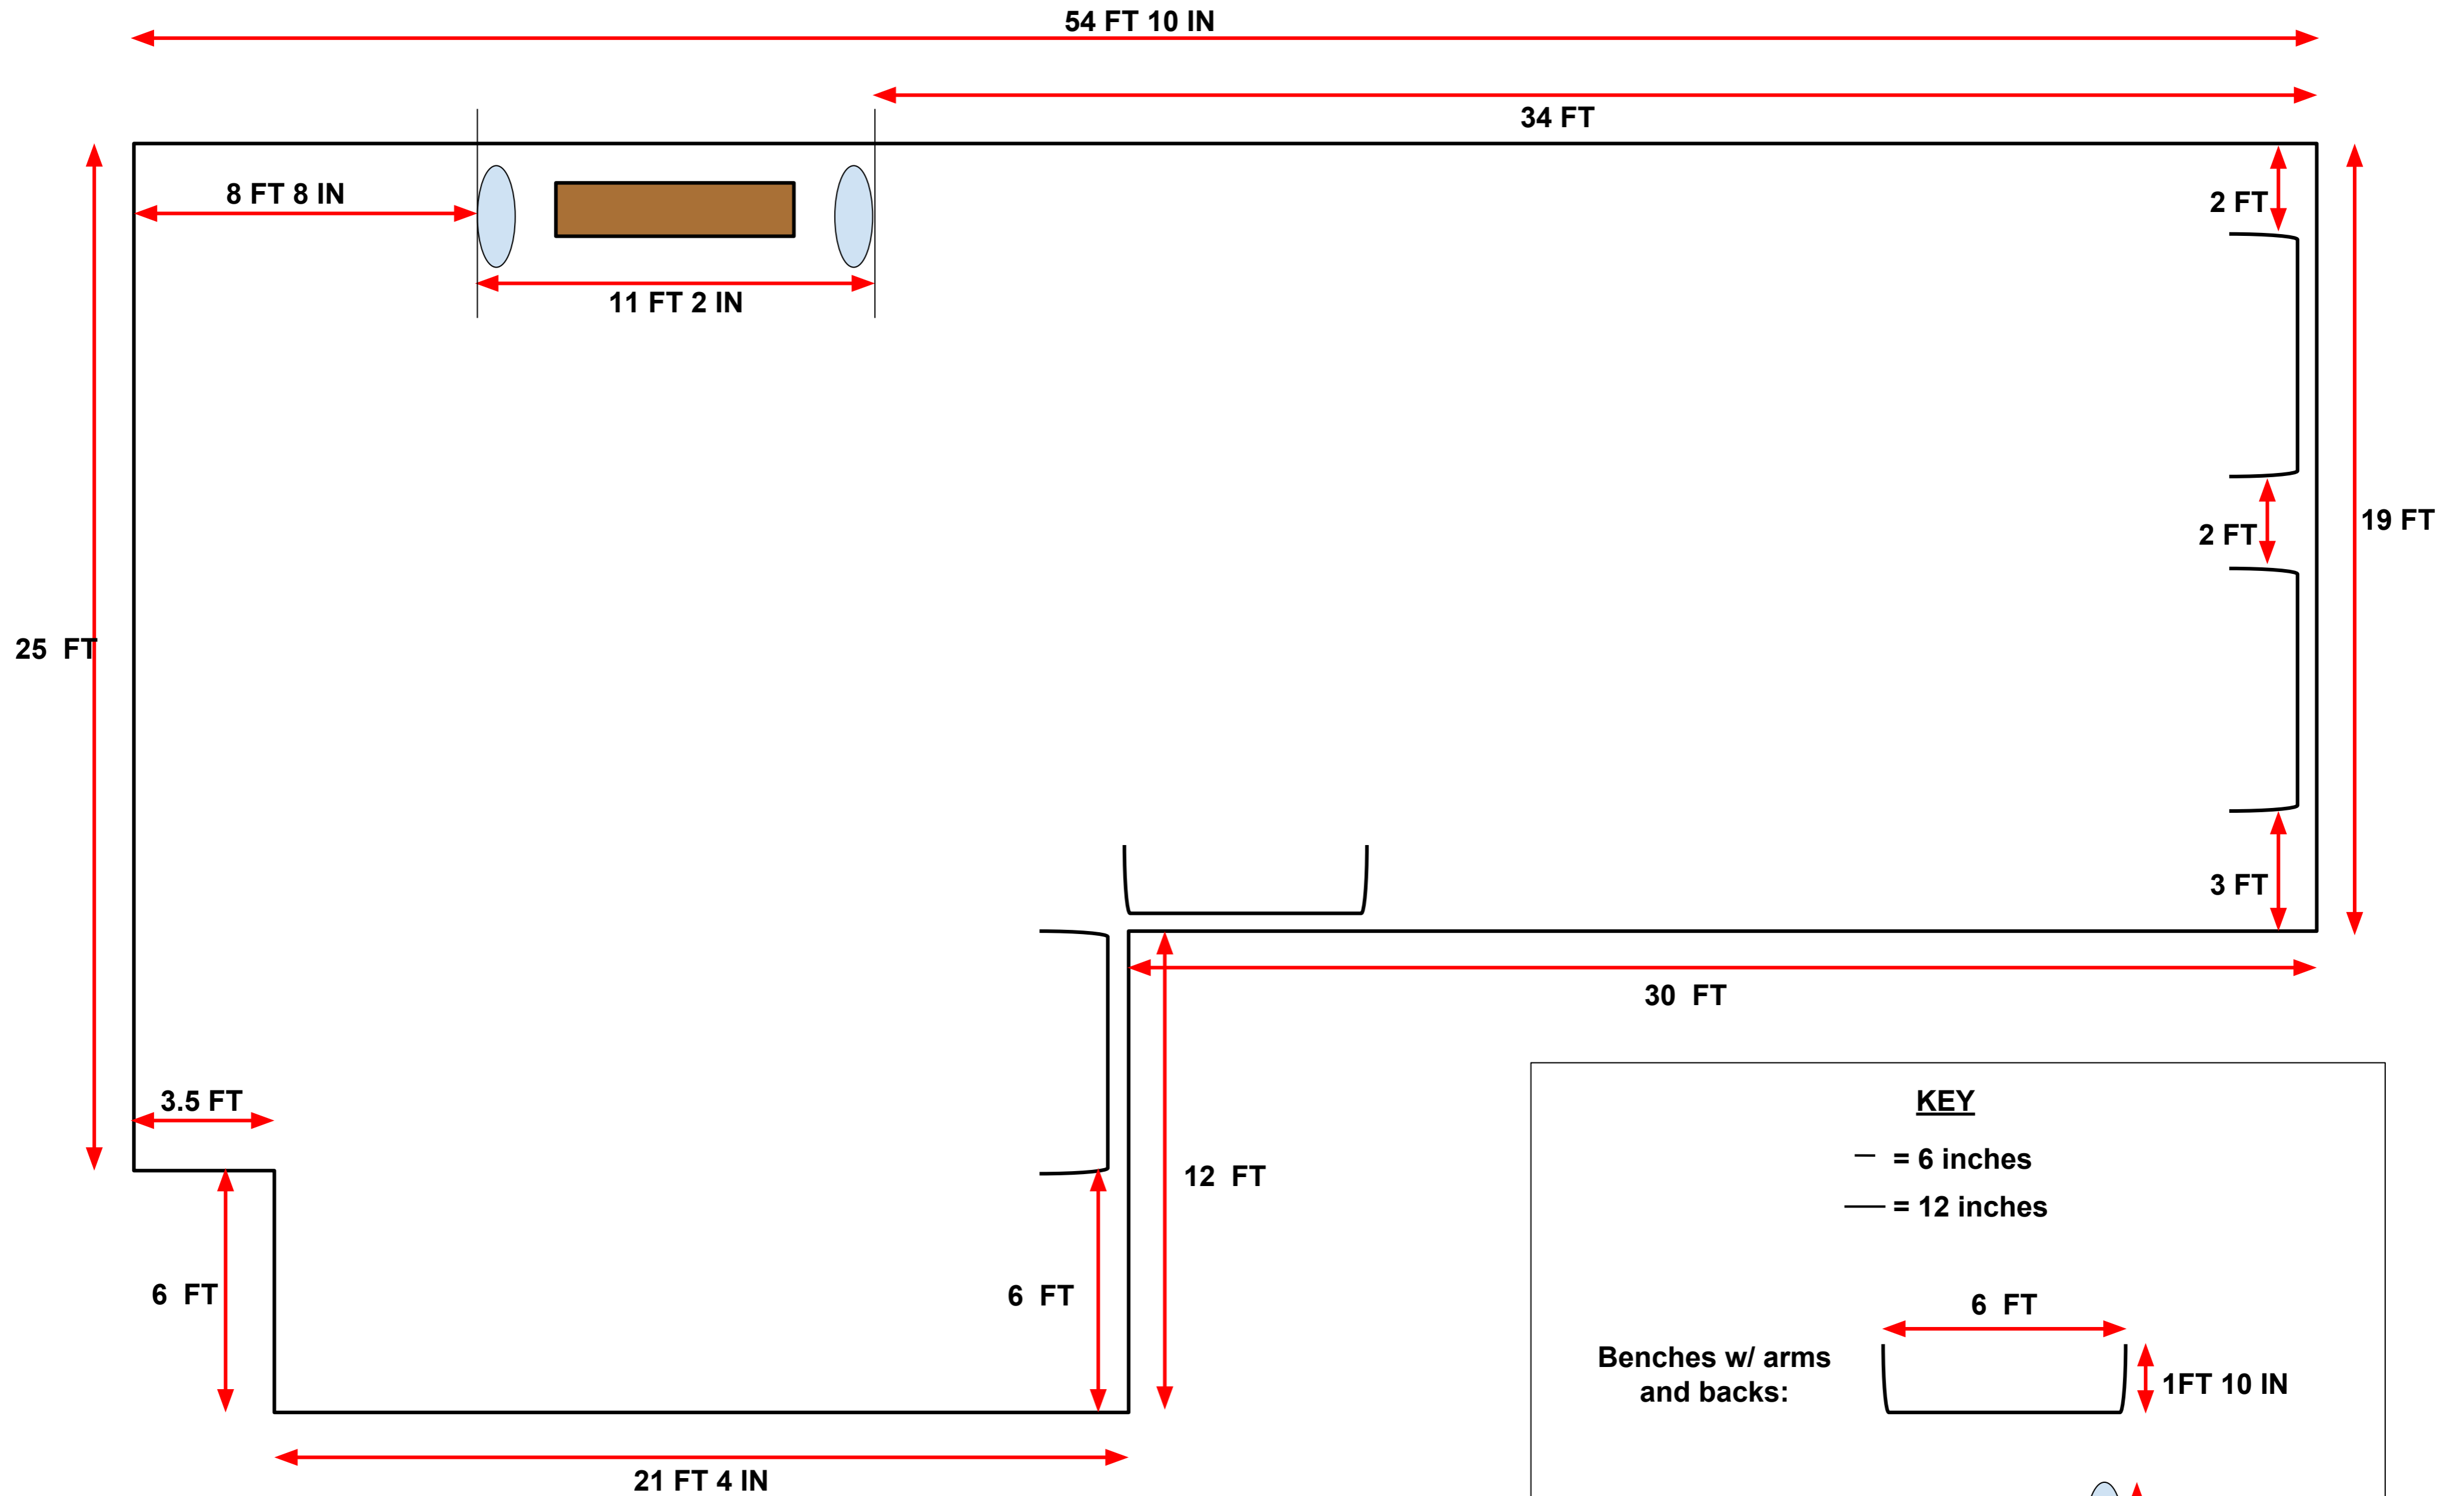

SHIPWRECK DECK

KEY

- = 6 inches
- = 12 inches

Benches w/ arms and backs: 6 FT x 1 FT 10 IN

Telescopes: 2.5 FT

Backless bench: 6 FT x 1.5 FT