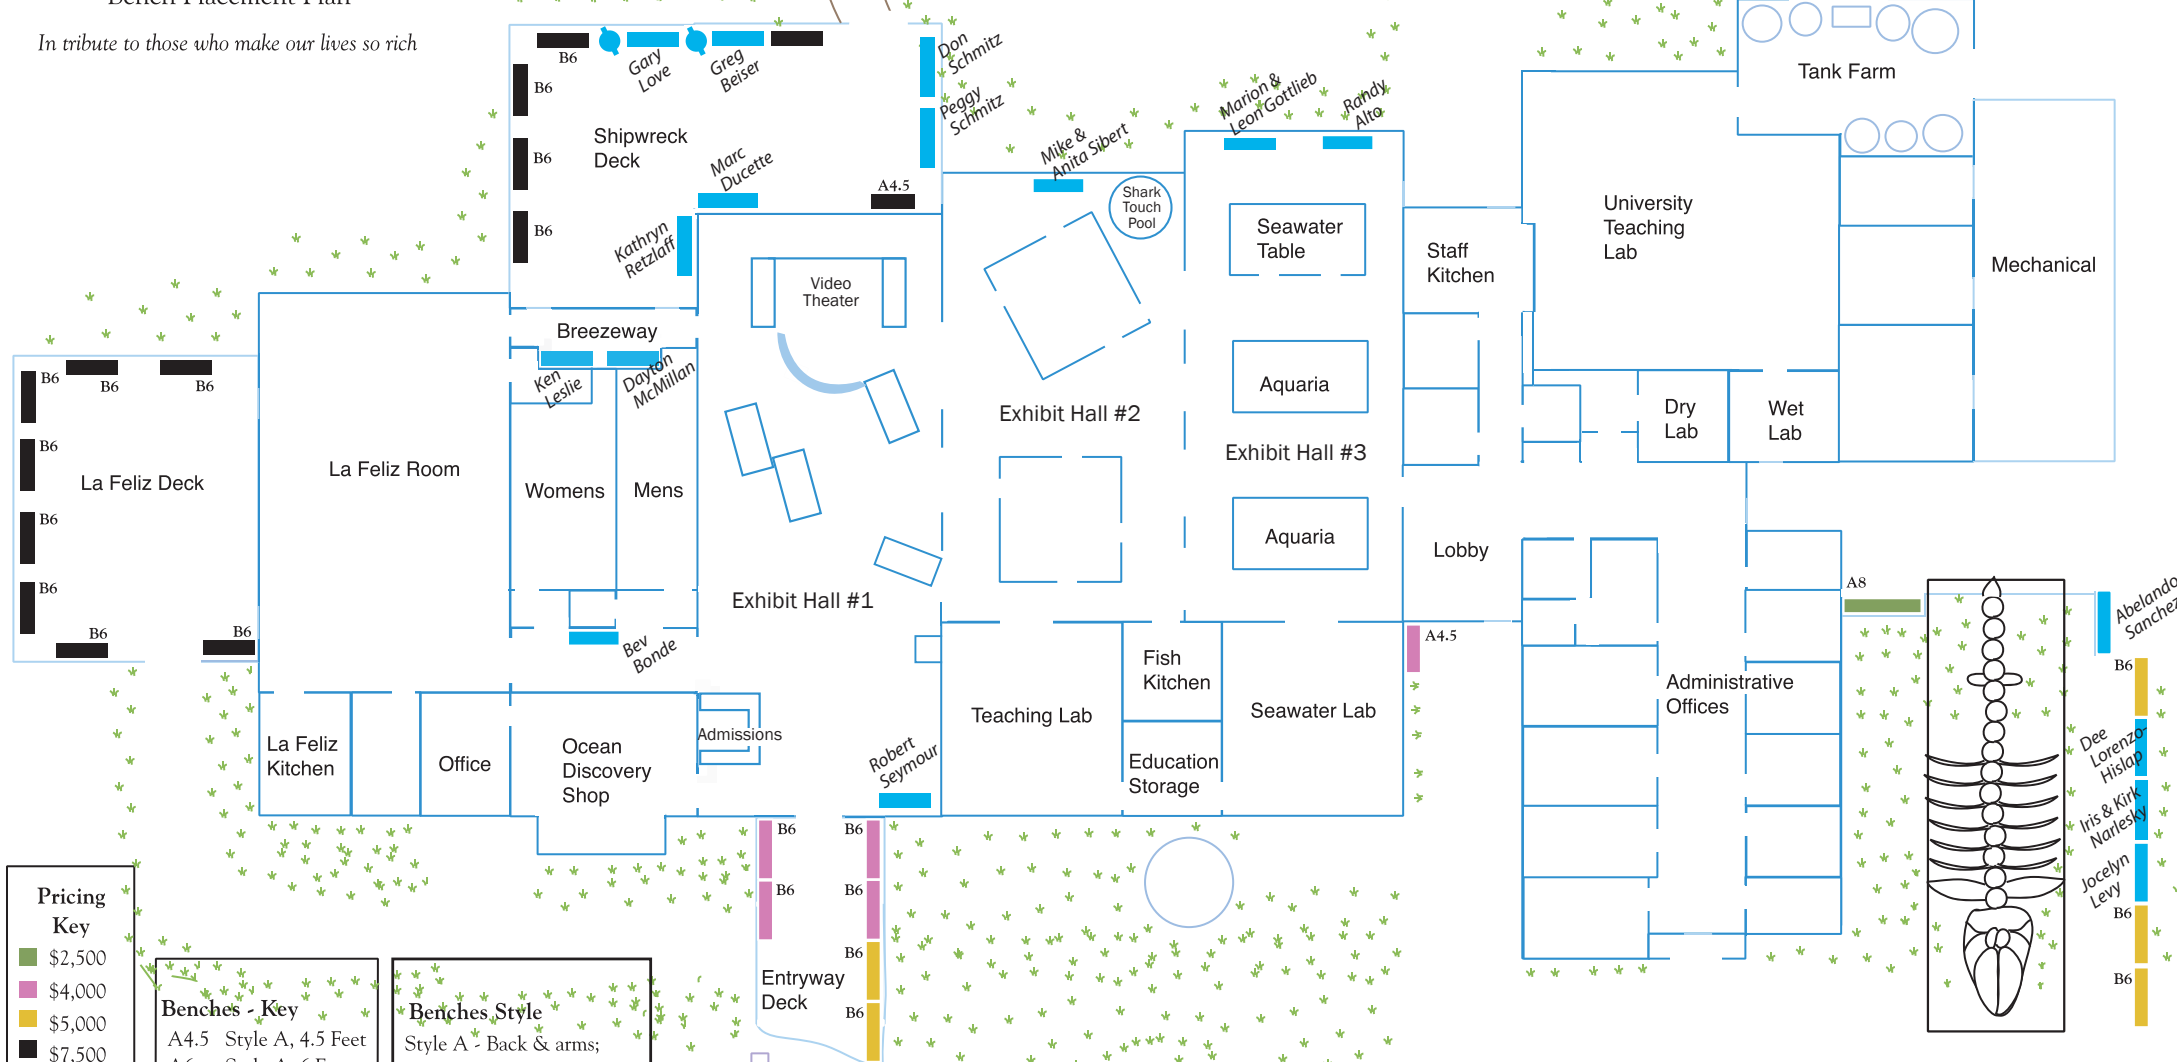

Seymour Marine Discovery Center Long Marine Laboratory Bench Placement Plan

In tribute to those who make our lives so rich

Pricing Key

- \$2,500
- \$4,000
- \$5,000
- \$7,500
- \$10,000
- Not available

Benches - Key

- A4.5 Style A, 4.5 Feet
- A6 Style A, 6 Feet
- A8 Style A, 8 Feet
- B6 Style B, 6 Feet
- C6 Style C, 6 Feet

Benches - Style

- Style A - Back & arms; contoured seat
- Style B - Flat bench
- Style C - Recycled Materials bench